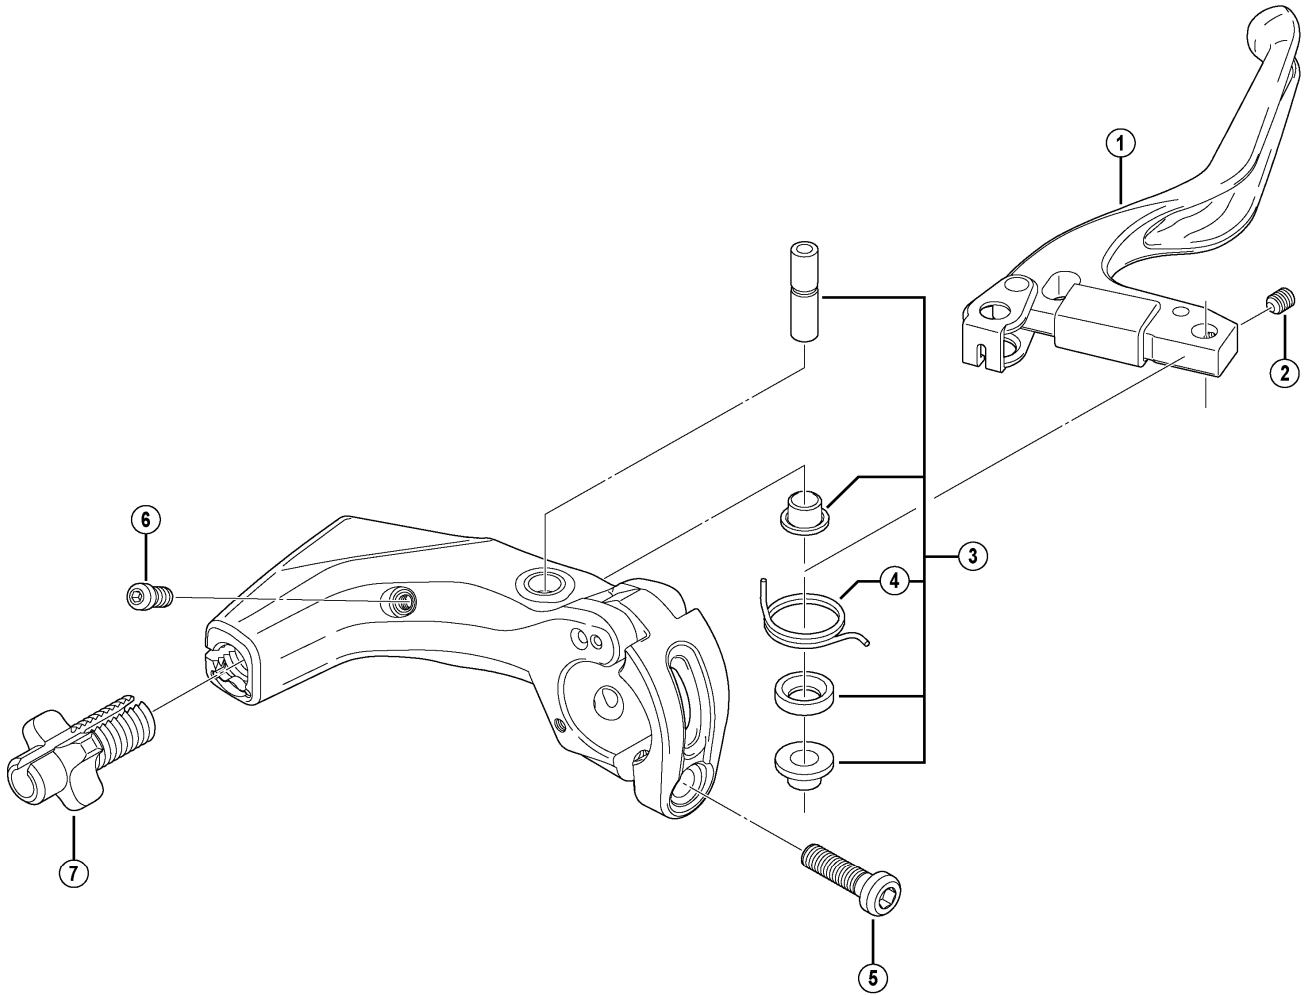

DEORE XT Brake Lever (3-Finger)

BL-T780-B-S Silver Version

BL-T780-B-L Black Version

BL-T780
BL-T670
BL-T670-B

ITEM NO.	SHIMANO CODE NO.	DESCRIPTION	INTERCHANGEABILITY		
			BL-T780	BL-T670	BL-T670-B
1	Y8VE98010	Brake Lever Unit for BL-T780-B-S	A		
	Y8VE98020	Brake Lever Unit for BL-T780-B-L	A		
2	Y8JY07100	Lever Axle Fixing Bolt	A		
3	Y8VE98030	R.H. Lever Axle Unit	A		
	Y8VE98040	L.H. Lever Axle Unit	A		
4	Y6HT02000	R.H. Return Spring	A	A	A
	Y6HT03000	L.H. Return Spring	A	A	A
5	Y8VC10000	Clamp Bolt (M5 x 18)	A	A	A
6	Y6BX87000	Reach Adjusting Bolt (M4 x 10.3)	A	A	A
7	Y8U610100	Cable Adjusting Bolt for BL-T780-B-S	A		
	Y8U610110	Cable Adjusting Bolt for BL-T780-B-L	A		

A: Same parts.

B: Parts are usable, but differ in materials, appearance, finish, size, etc.

Absence of mark indicates non-interchangeability.

Apr.-2013-3528

© Shimano Inc. A

Specifications are subject to change without notice.